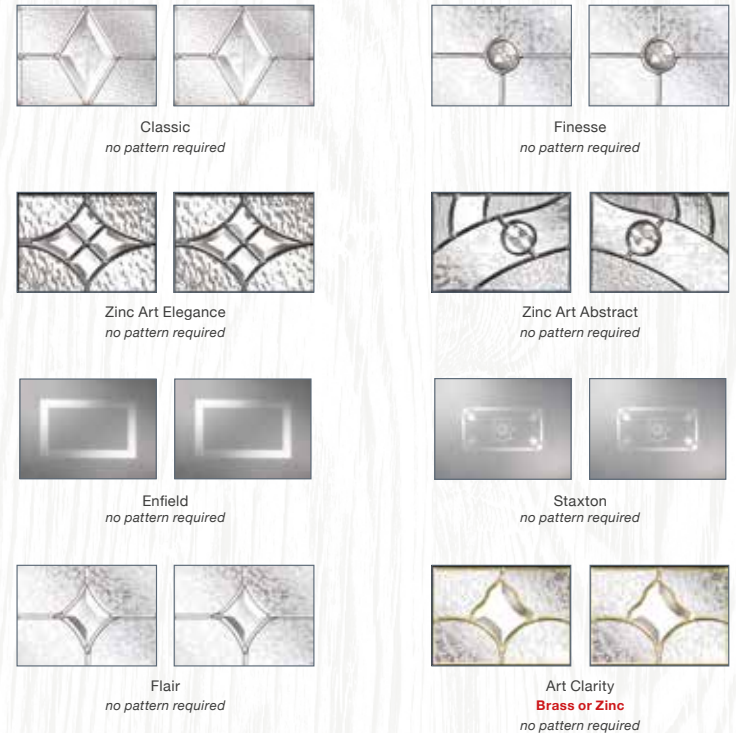

Glass Designs