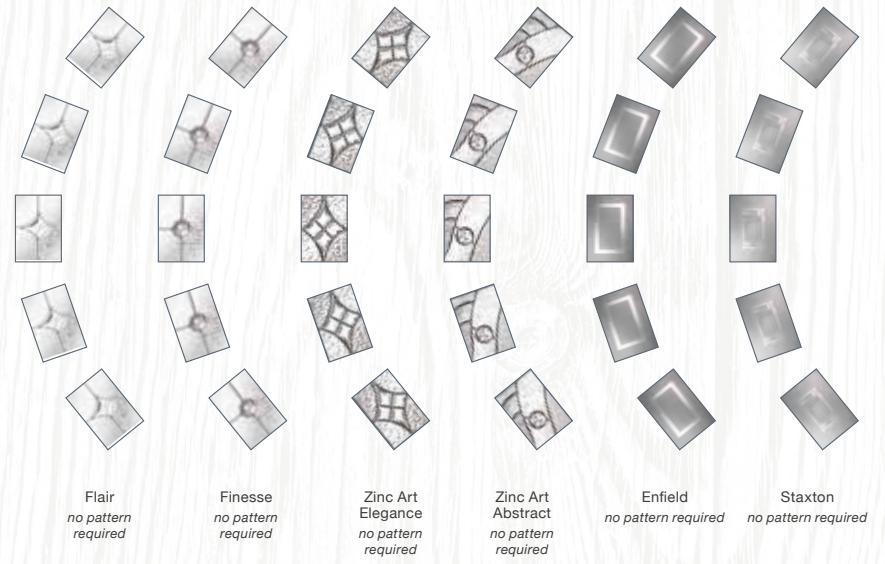

Glass Designs

Flair
no pattern required

Finesse
no pattern required

Zinc Art Elegance
no pattern required

Zinc Art Abstract
no pattern required

Enfield
no pattern required

Staxton
no pattern required