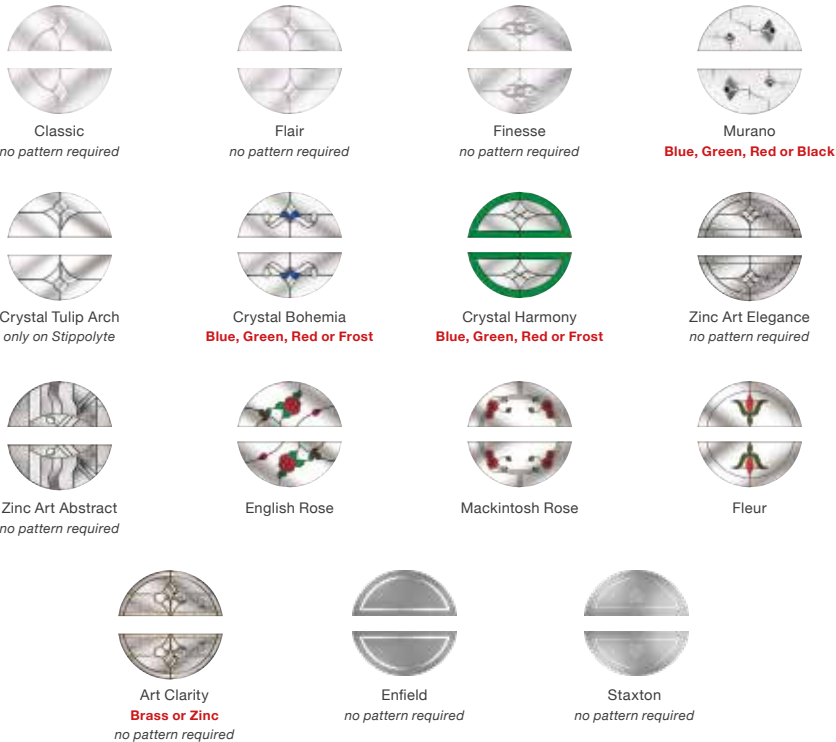

Circle

Mid Square

Glass Designs

Glass Designs

4 Square, Grey, Long Bow Handle, Flair Glass

4 Square

3 Square

Glass Designs