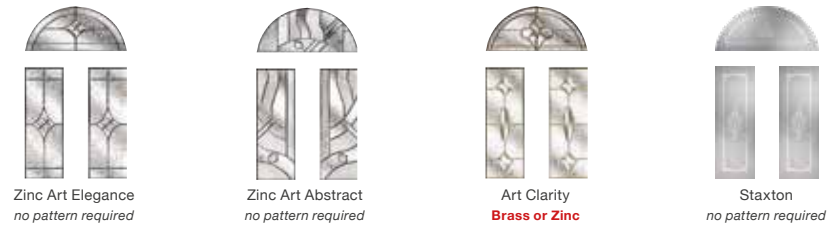

Murano
Blue, Green, Red or Black

Mackintosh Rose

Fleur

English Rose

Crystal Bohemia
Blue, Green, Red or Frost

Brass Art Clarity
no pattern required

Zinc Art Elegance
no pattern required

Zinc Art Abstract
no pattern required

4 Panel Sunburst

2 Panel 2 Square 1 Arch

Glass Patterns

Stippolyte™ Cotswold™ Chantilly™ Digital™ Flemish™ Charcoal Sticks™

Florielle™ Oak™ Satin Florielle™ Oak™

Everglade™ Mayflower™ Contora™ Taffeta™ Pelerine™ Warwick™

Zinc Art Elegance no pattern required Zinc Art Abstract no pattern required Art Clarity Brass or Zinc no pattern required Staxton no pattern required

4 Panel

6 Panel

Cottage

Mid 3 Square

Colours

Glass Designs