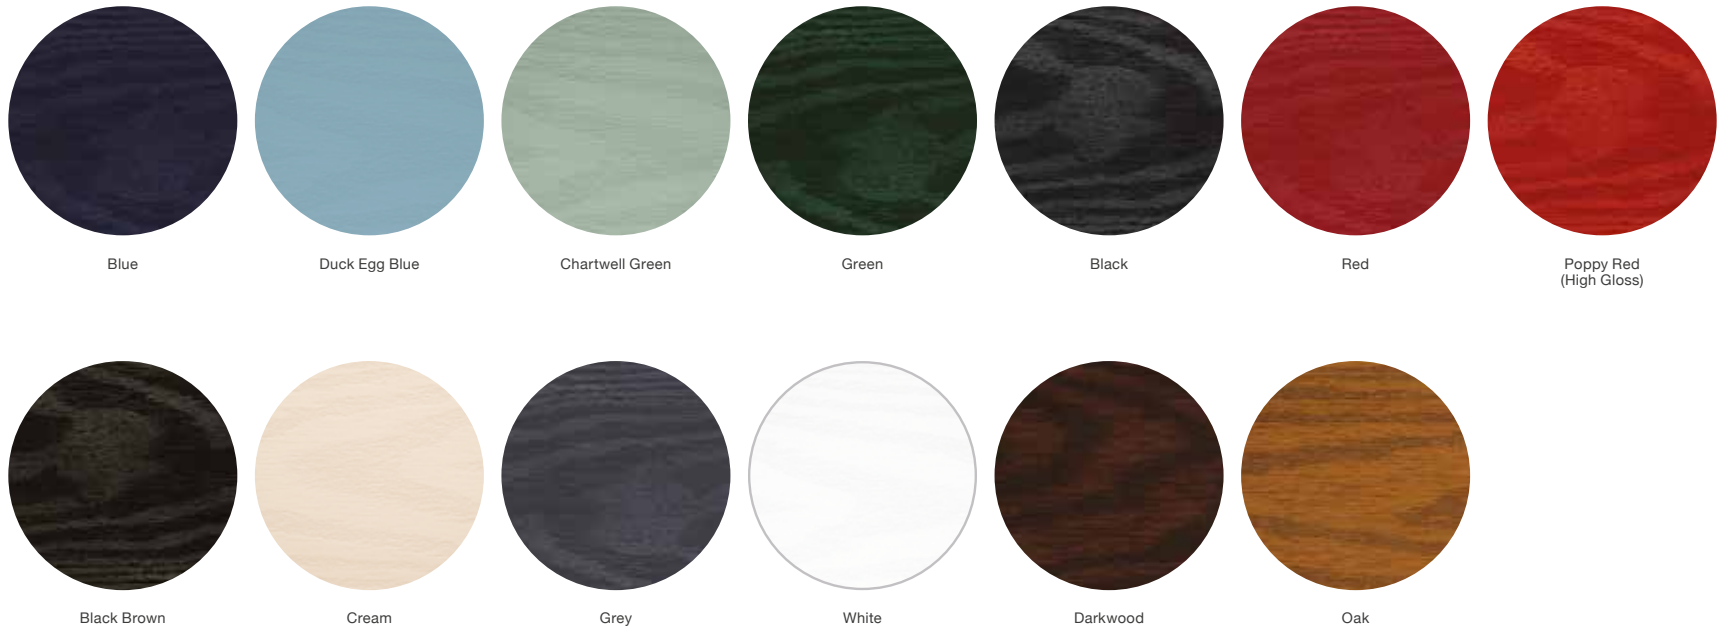

Colour Options

The doors in our collection are available in a diverse range of colours (both sides) to suit the character of your home.

Please note: woodgrain colour both sides option is only available in certain styles.

Door Colours