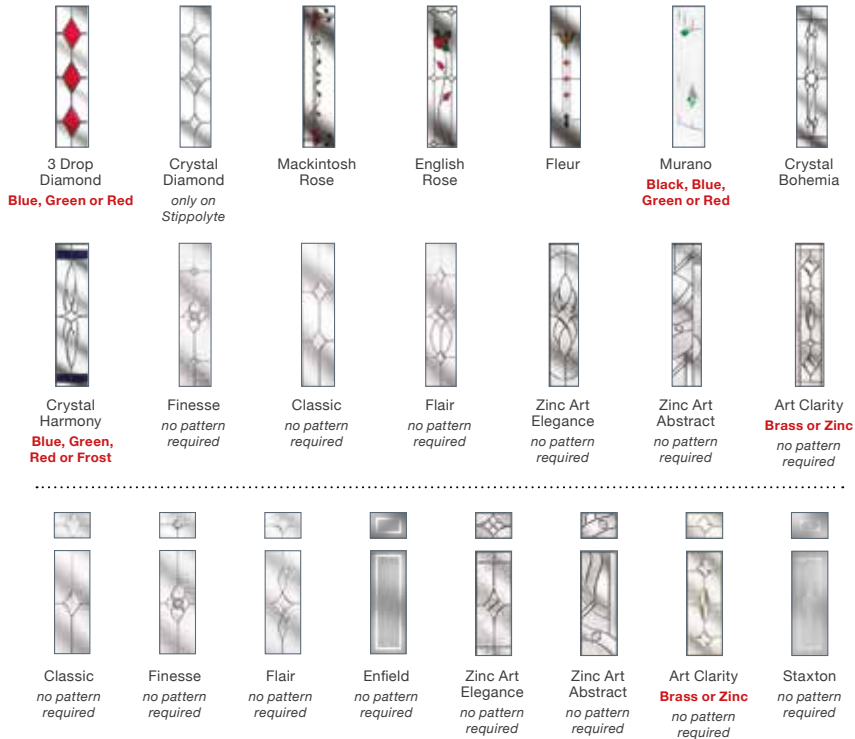

Zinc Art Abstract
no pattern required

Staxton
no pattern required

2 Panel Sunburst

2 Panel 1 Arch

Glass Patterns

Stippolyte™ Cotswold™ Chantilly™ Digital™ Flemish™ Charcoal Sticks™

Florielle™ Oak™ Satin™ Florielle™ Minster™

Mackintosh Rose

Fleur

English Rose

Crystal Bohemia
Blue, Green, Red or Frost

Zinc Art Elegance
no pattern required

Zinc Art Abstract
no pattern required

Staxton
no pattern required

4 Panel 1 Arch

Glass Designs

4 Panel 2 Square

Glass Designs

4 Panel 2 Square, Black Brown, Classic Furniture, Classic Glass

Composite Side Panel

Glazed Side Panel

Glass Designs

Glass Patterns

Colour Options

The doors in our collection are available in a diverse range of colours (both sides) to suit the character of your home.

Please note: woodgrain colour both sides option is only available in certain styles.