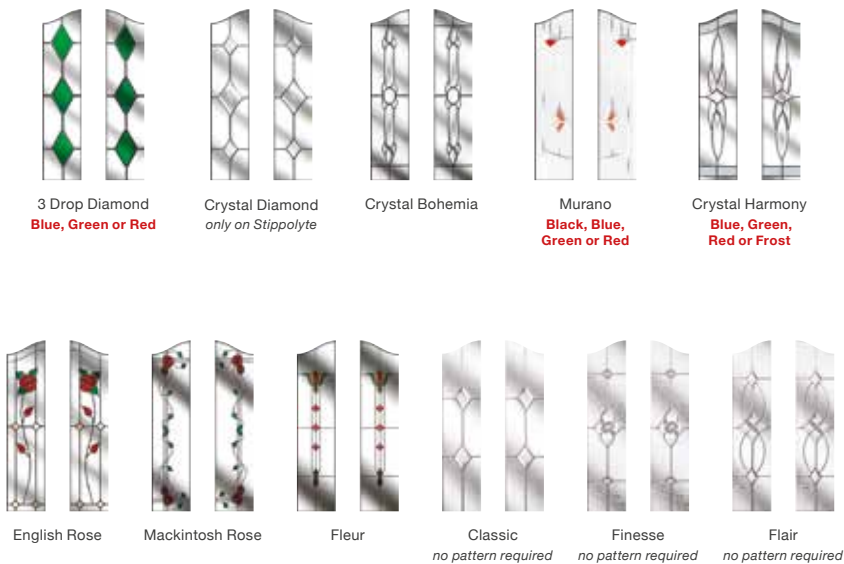

English Rose

Fleur

Crystal Diamond
only on Stippolyte

Murano
Black, Blue, Green or Red

Crystal Bohemia

Zinc Art Elegance
no pattern required

Zinc Art Abstract
no pattern required

Brass Art Clarity
no pattern required

Crystal Harmony
Blue, Green, Red or Frost

Finesse
no pattern required

Classic
no pattern required

Flair
no pattern required

2 Panel 2 Angle

Twin Side

Glass Designs

Glass Designs

Circle

Mid Square

Glass Designs

Glass Designs

4 Square, Grey, Long Bow Handle, Flair Glass

4 Square

3 Square

Glass Designs

Flair
no pattern
required

Finesse
no pattern
required

Zinc Art
Elegance
no pattern
required

Zinc Art
Abstract
no pattern
required

Enfield
no pattern
required

Staxton
no pattern
required

Glass Designs

Flair
no pattern
required