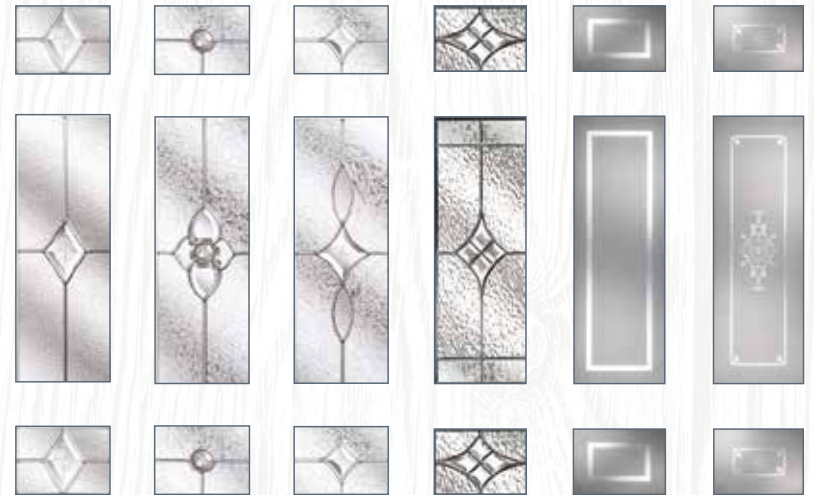

Zinc Art Elegance no pattern required Zinc Art Abstract no pattern required Art Clarity Brass or Zinc no pattern required Staxton no pattern required

4 Panel

6 Panel

Cottage

Mid 3 Square

Colours

Glass Designs

Classic Finesse Flair Zinc Art Elegance Enfield Staxton
no pattern required no pattern required no pattern required no pattern required no pattern required no pattern required

Mid 3 Square, Cream, Long Bar Handle, Flair Glass