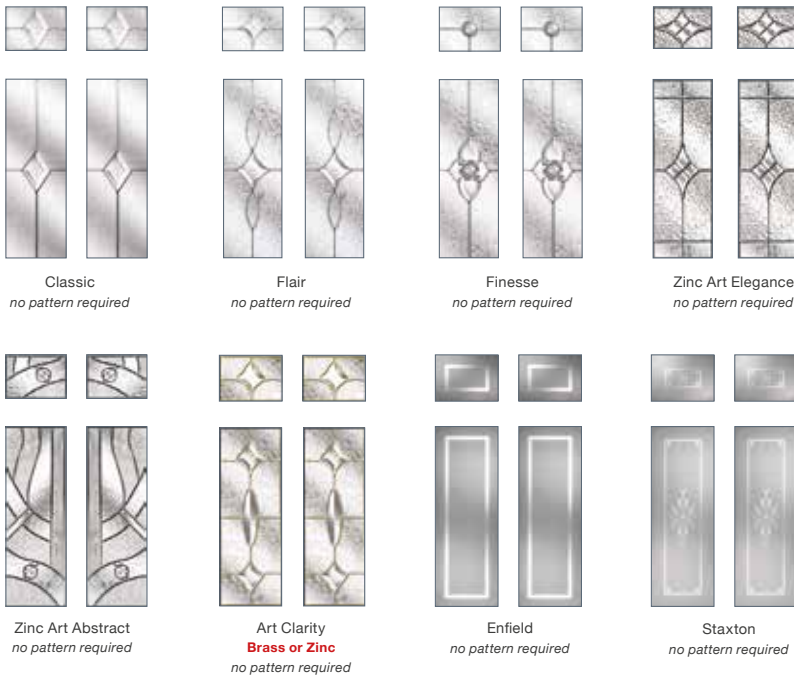

Flair
no pattern
required

Finesse
no pattern
required

Zinc Art
Elegance
no pattern
required

Zinc Art
Abstract
no pattern
required

Enfield
no pattern
required

Staxton
no pattern
required

Glass Designs

Flair
no pattern
required

Finesse
no pattern
required

Zinc Art
Elegance
no pattern
required

Zinc Art
Abstract
no pattern
required

Enfield
no pattern
required

Staxton
no pattern
required

2 Panel 4 Square

3 Panel 1 Square

Glass Designs

Glass Designs

3 Panel 1 Square, Chartwell Green, Dorchester Glass

2 Panel 1 Grill, Darkwood, Satin Glass

2 Panel 1 Grill

2 Panel 1 Square

Glass Patterns

Stippolyte™ Cotswold™ Chantilly™ Digital™ Flemish™ Charcoal Sticks™