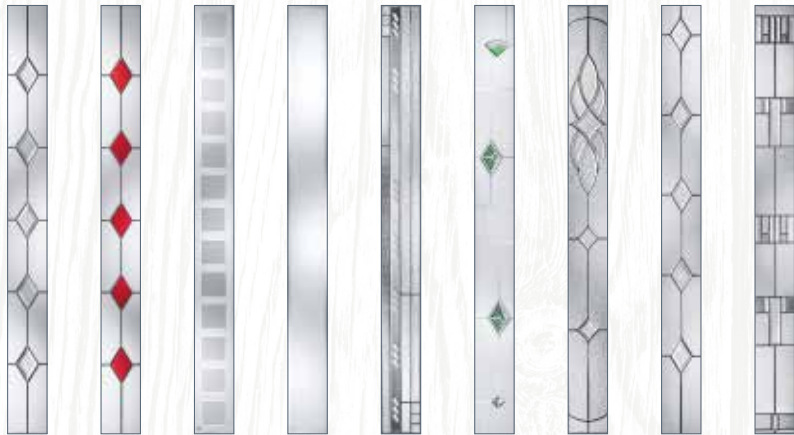

Glass Designs

Crystal Diamond
only on Stippolyte

3 Drop Diamond
Blue, Green, or Red
only on Cotswold

Etched Squares
no pattern required

Kensington
no pattern required

Matrix
no pattern required

Murano
Black, Blue, Green or Red
only on clear

Zinc Art Elegance
no pattern required

Classic
no pattern required

Prairie
no pattern required