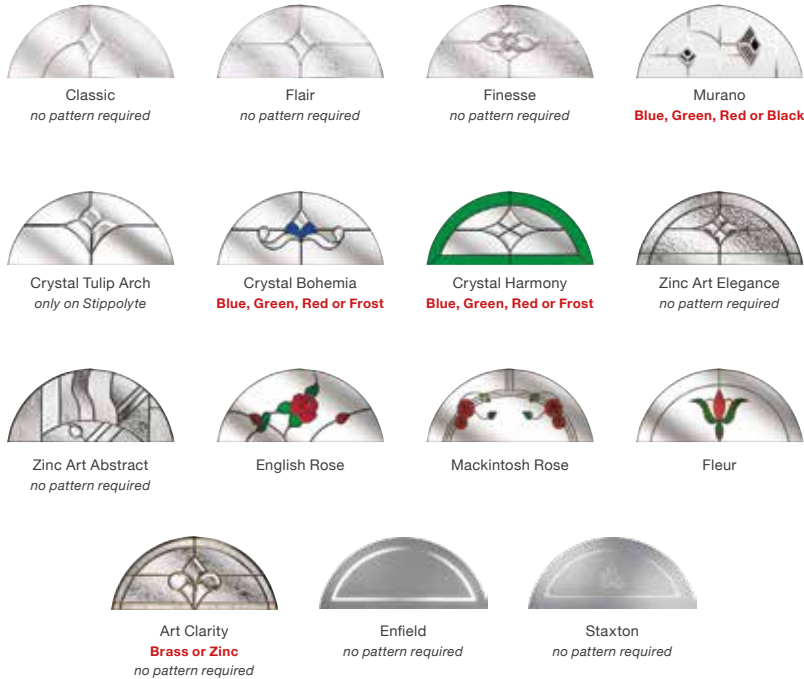

Glass Designs