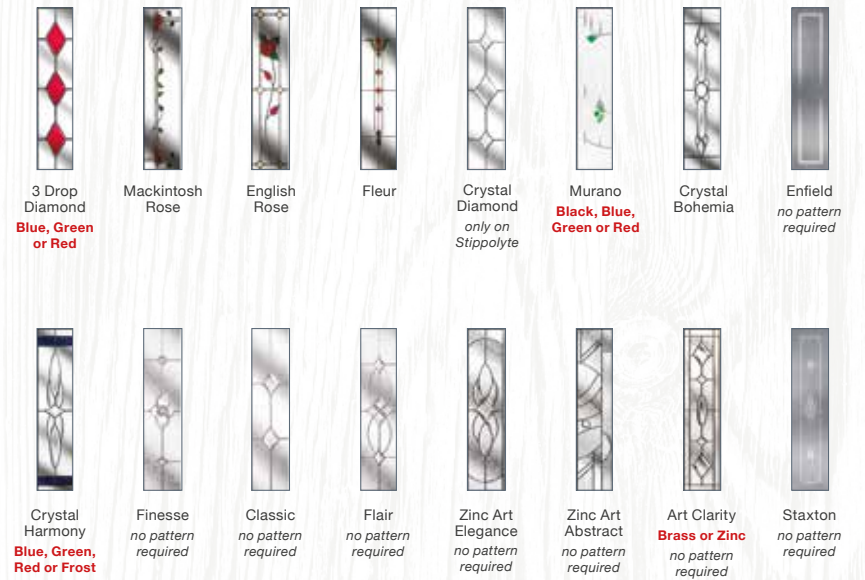

Crystal Harmony
Blue, Green, Red or Frost

Finesse
no pattern required

Classic
no pattern required

Flair
no pattern required

2 Panel 2 Angle

Twin Side

Glass Designs

Glass Designs

Circle

Mid Square

Glass Designs

Glass Designs

4 Square, Grey, Long Bow Handle, Flair Glass

4 Square

3 Square

Glass Designs

Flair
no pattern
required

Finesse
no pattern
required

Zinc Art
Elegance
no pattern
required

Zinc Art
Abstract
no pattern
required

Enfield
no pattern
required

Staxton
no pattern
required

Glass Designs

Flair
no pattern
required

Finesse
no pattern
required

Zinc Art
Elegance
no pattern
required

Zinc Art
Abstract
no pattern
required

Enfield
no pattern
required

Staxton
no pattern
required

2 Panel 4 Square

3 Panel 1 Square

Glass Designs