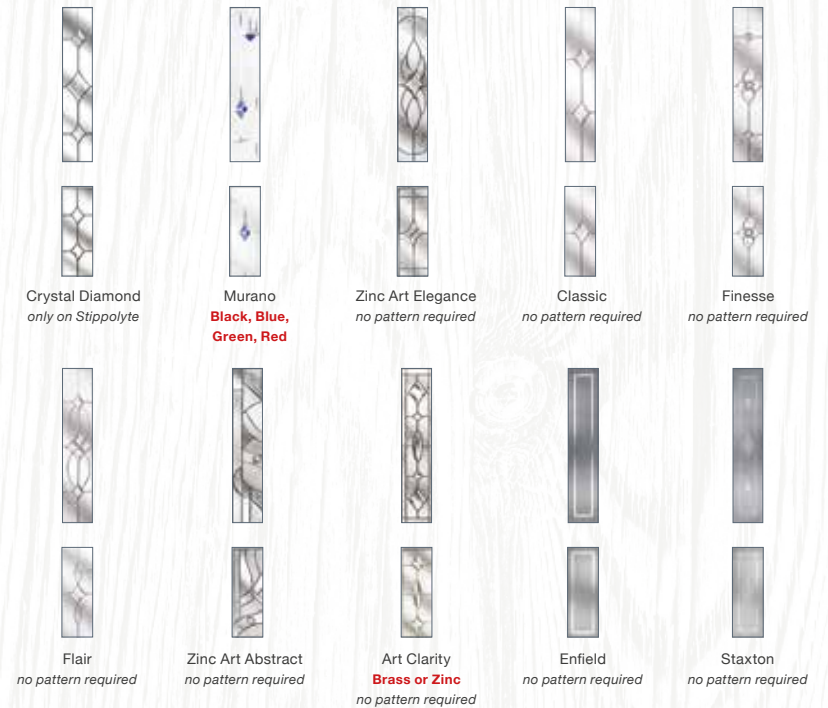

Crystal Harmony
Blue, Green, Red or Frost

Finesse
no pattern required

Classic
no pattern required

Flair
no pattern required

2 Panel 2 Angle

Twin Side

Glass Designs

Glass Designs